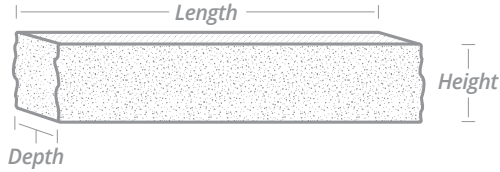

# 8" SAWN CUT DRYWALL

**Length:** 8" - 40" Random  
**Height:** 6" or 7" Sawn  
**Depth:** 7 1/2" - 8 1/2"  
**Yield:** 15 - 20 sq. ft. per ton

*Additional custom options may be available upon request.*