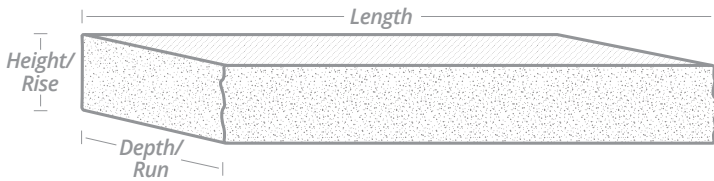

# 8" SAWN CUT DRYWALL

**Length:** 8" - 40" Random  
**Height:** 6" or 7" Sawn  
**Depth:** 7 1/2" - 8 1/2"  
**Yield:** 15 - 20 sq. ft. per ton

*Additional custom options may be available upon request.*

# THERMAL-TOP STEPS

**Length:** 36" or 48" Sawn  
**Depth/Run:** 18" or 24" Sawn  
**Height/Rise:** 6" or 7" Sawn  
**Finish:** Thermal Top, Rockfaced on One Long Side and Two Short Sides

*Additional custom sizes and options may be available upon request.*