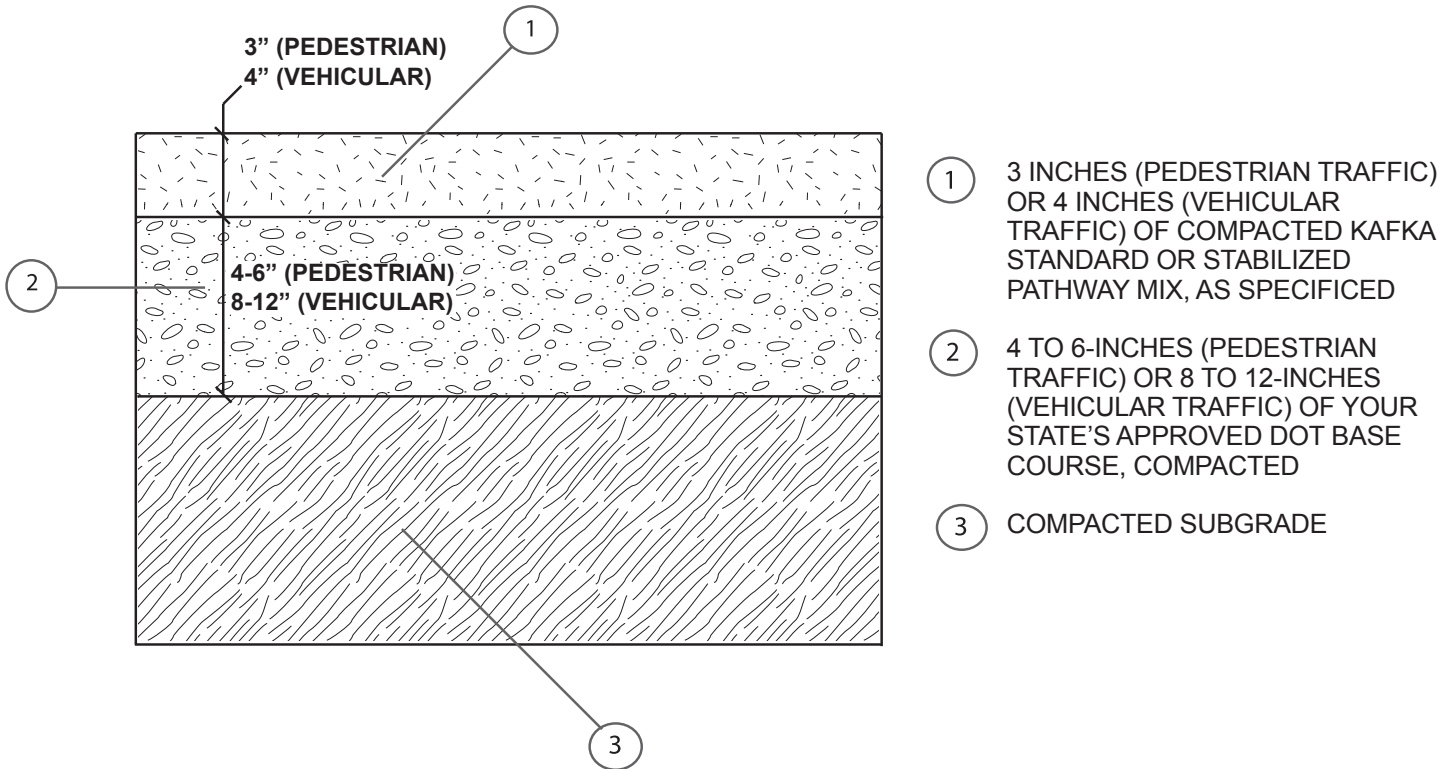

KAFKA PATHWAY MATERIALS

CRUSHED AGGREGATE CROSS-SECTION

KAFKA GRANITE, LLC

550 E HWY 153
MOSINEE, WI 54455

(800) 852-7415
KAFKAGRANITE.COM

SUMMER 2015